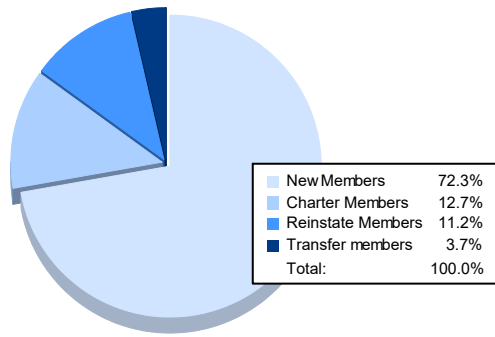

Year	New Clubs	Dropped Clubs	Gain/ Loss Clubs	New Members	Charter Members	Reinstate Members	Transfer Members	Total Member Added	Total Members Dropped	Gain/ Loss Members
2016-2017	4	0	4	158	96	5	3	262	125	137
2017-2018	3	0	3	176	68	3	0	247	147	100
2018-2019	4	0	4	112	100	2	6	220	186	34
2019-2020	3	1	2	65	93	11	1	170	220	-50
2020-2021	1	1	0	251	44	39	13	347	199	148
<b>Average</b>	<b>3</b>	<b>0</b>	<b>3</b>	<b>152</b>	<b>80</b>	<b>12</b>	<b>5</b>	<b>249</b>	<b>175</b>	<b>74</b>

### Membership Composition June 2021 Cumulative

### Gender Composition June 2021 Cumulative